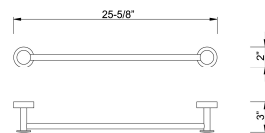

L: 25-5/8"
W: 3"
H: 2"

ATB106-24
Plumer Towel Bar 24"

L: 25-5/8"
W: 5-3/8"
H: 2"

ADTB106-24
Plumer Double Towel Bar 24"

L: 6-5/8"
W: 3"
H: 2"

ATPH106
Plumer Toilet Paper Holder

L: 19-3/4"
W: 3"
H: 2"

ATB106-18
Plumer Towel Bar 18"

L: 19-3/4"
W: 5-3/8"
H: 2"

ADTB106-18
Plumer Double Towel Bar 18"

L: 23-5/8"
W: 5"
H: 2-3/4"

AGS106
Plumer Glass Shelf

Dimensions and specifications subject to change without notice.