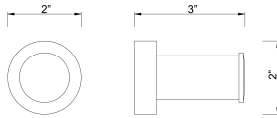

Finishes

CP	Polished Chrome
BN	Brushed Nickel
MB	Matte Black
AB	Antique Brass
ORB	Oil Rubbed Bronze

PLUMER ACCESSORIES

L: 2"
W: 3"
H: 2"

L: 7-1/2"
W: 3"
H: 8-3/8"

L: 25-5/8"
W: 3"
H: 2"

L: 25-5/8"
W: 5-3/8"
H: 2"

L: 6-5/8"
W: 3"
H: 2"

L: 19-3/4"
W: 3"
H: 2"

L: 19-3/4"
W: 5-3/8"
H: 2"

L: 23-5/8"
W: 5"
H: 2-3/4"

Dimensions and specifications subject to change without notice.