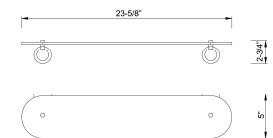

L: 25-5/8"
W: 3"
H: 2"

ATB106-24
Plumer Towel Bar 24"

L: 25-5/8"
W: 5-3/8"
H: 2"

ADTB106-24
Plumer Double Towel Bar 24"

L: 6-5/8"
W: 3"
H: 2"

ATPH106
Plumer Toilet Paper Holder

L: 19-3/4"
W: 3"
H: 2"

ATB106-18
Plumer Towel Bar 18"

L: 19-3/4"
W: 5-3/8"
H: 2"

ADTB106-18
Plumer Double Towel Bar 18"

L: 23-5/8"
W: 5"
H: 2-3/4"

AGS106
Plumer Glass Shelf

Dimensions and specifications subject to change without notice.