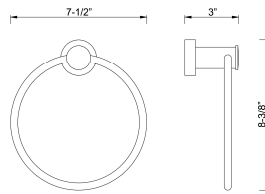

Finishes

CP	Polished Chrome
BN	Brushed Nickel
MB	Matte Black
AB	Antique Brass
ORB	Oil Rubbed Bronze

PLUMER ACCESSORIES

L: 2"
W: 3"
H: 2"

ARH106
Plumer Robe Hook

L: 7-1/2"
W: 3"
H: 8-3/8"

ATR106
Plumer Towel Ring

L: 25-5/8"
W: 3"
H: 2"

ATB106-24
Plumer Towel Bar 24"

L: 25-5/8"
W: 5-3/8"
H: 2"

ADTB106-24
Plumer Double Towel Bar 24"

L: 6-5/8"
W: 3"
H: 2"

ATPH106
Plumer Toilet Paper Holder

L: 19-3/4"
W: 3"
H: 2"

ATB106-18
Plumer Towel Bar 18"

L: 19-3/4"
W: 5-3/8"
H: 2"

ADTB106-18
Plumer Double Towel Bar 18"

L: 23-5/8"
W: 5"
H: 2-3/4"

AGS106
Plumer Glass Shelf

Dimensions and specifications subject to change without notice.