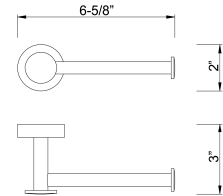

L: 25-5/8"
W: 3"
H: 2"

ATB106-24
Plumer Towel Bar 24"

L: 25-5/8"
W: 5-3/8"
H: 2"

ADTB106-24
Plumer Double Towel Bar 24"

L: 6-5/8"
W: 3"
H: 2"

ATPH106
Plumer Toilet Paper Holder

L: 19-3/4"
W: 3"
H: 2"

ATB106-18
Plumer Towel Bar 18"

L: 19-3/4"
W: 5-3/8"
H: 2"

ADTB106-18
Plumer Double Towel Bar 18"

L: 23-5/8"
W: 5"
H: 2-3/4"

AGS106
Plumer Glass Shelf

Dimensions and specifications subject to change without notice.