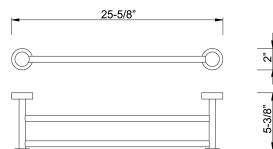

L: 25-5/8"
W: 3"
H: 2"

ATB106-24
Plumer Towel Bar 24"

L: 25-5/8"
W: 5-3/8"
H: 2"

ADTB106-24
Plumer Double Towel Bar 24"

L: 6-5/8"
W: 3"
H: 2"

ATPH106
Plumer Toilet Paper Holder

L: 19-3/4"
W: 3"
H: 2"

ATB106-18
Plumer Towel Bar 18"

L: 19-3/4"
W: 5-3/8"
H: 2"

ADTB106-18
Plumer Double Towel Bar 18"

L: 23-5/8"
W: 5"
H: 2-3/4"

AGS106
Plumer Glass Shelf

Dimensions and specifications subject to change without notice.