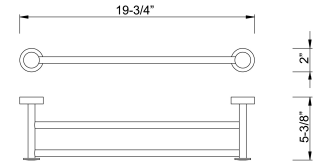

L: 25-5/8"
W: 3"
H: 2"

ATB106-24
Plumer Towel Bar 24"

L: 25-5/8"
W: 5-3/8"
H: 2"

ADTB106-24
Plumer Double Towel Bar 24"

L: 6-5/8"
W: 3"
H: 2"

ATPH106
Plumer Toilet Paper Holder

L: 19-3/4"
W: 3"
H: 2"

ATB106-18
Plumer Towel Bar 18"

L: 19-3/4"
W: 5-3/8"
H: 2"

ADTB106-18
Plumer Double Towel Bar 18"

L: 23-5/8"
W: 5"
H: 2-3/4"

AGS106
Plumer Glass Shelf

Dimensions and specifications subject to change without notice.