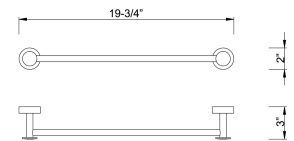

L: 25-5/8"
W: 3"
H: 2"

ATB106-24
Plumer Towel Bar 24"

L: 25-5/8"
W: 5-3/8"
H: 2"

ADTB106-24
Plumer Double Towel Bar 24"

L: 6-5/8"
W: 3"
H: 2"

ATPH106
Plumer Toilet Paper Holder

L: 19-3/4"
W: 3"
H: 2"

ATB106-18
Plumer Towel Bar 18"

L: 19-3/4"
W: 5-3/8"
H: 2"

ADTB106-18
Plumer Double Towel Bar 18"

L: 23-5/8"
W: 5"
H: 2-3/4"

AGS106
Plumer Glass Shelf

Dimensions and specifications subject to change without notice.